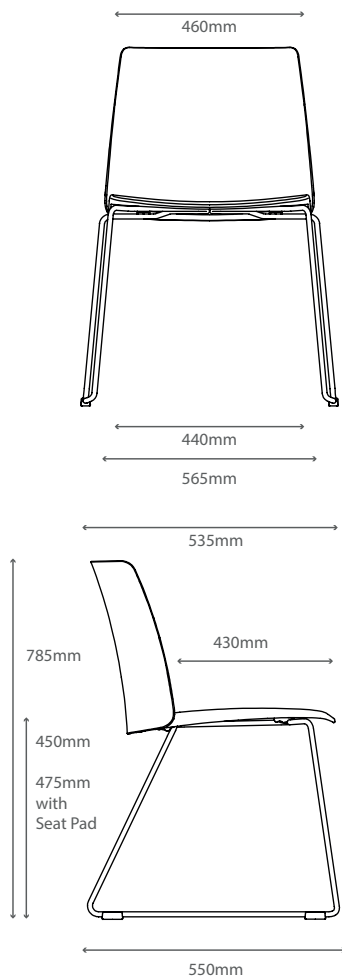

Frame: 11mm diameter steel tube skid base finished in RAL epoxy paint. Black glides.

Stacking: Stacks 4 freestanding and 6 on a trolley.

Product Certification

EN 16139: 2013.

Product Environmental Certification

Environmental Manufacturing

Recycled Content: 31.75%

Recyclable Content: 100%

Dimensions

Overall width: 565mm

Back width: 460mm

Seat width: 440mm

Height: 785mm

Seat height: 450mm/ 475mm

Depth: 550mm

Seat depth: 430mm

Materials

Base Material: PPGF - 100% virgin material. 100% recyclability.

Shell: PP - 100% virgin material. 100% recyclability.

Seat panel and Cap for Frame: PP - 100% recycled materials. 100% recyclability.