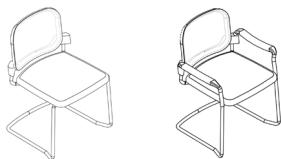

## equity visitor chair /mesh back datasheet

---

### Extent of Range

Equity is a versatile meeting and visitor chair with 3 back options, black or chrome 4 legs and an optional writing tablet.

---

**Base:** Chrome cantilever frame manufactured from steel tube.

**Optional Arms:** Plastic fixed twin arm in black with option for writing tablet.

**Stacking:** Stacks 4 high

---

Back Width: 435mm

Overall Arm Height: 640mm

Arm Height from Seat: 140mm

---