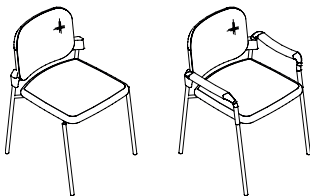

## equity visitor chair /mesh back datasheet

---

### Extent of Range

Equity is a versatile meeting and visitor chair with 3 back options, black or chrome 4 legs and an optional writing tablet.

---

**Base:** 4 legged steel base with foot inserts suitable for all surfaces. Black or chrome finish.

**Optional Arms:** Plastic fixed twin arm in black with option for writing tablet.

---

Back Width: 435mm

Overall Arm Height: 640mm

Arm Height from Seat: 140mm

---