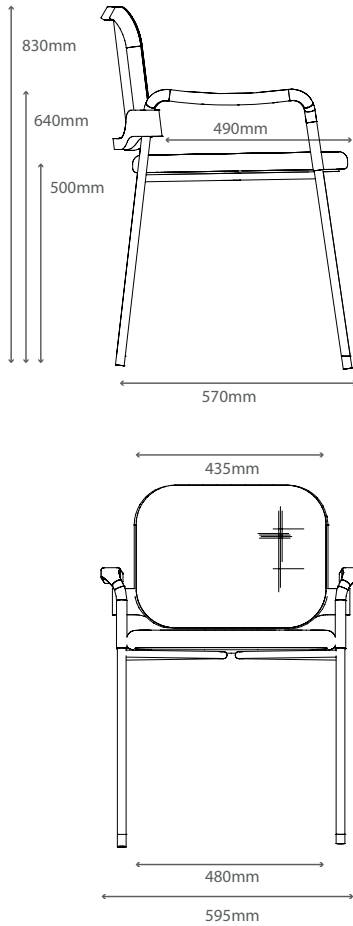

## Dimensions

Overall Width Without Arms: 545mm

Overall Width With Arms: 595mm

Overall Depth: 570mm

Overall Height: 830mm

Seat Height: 500mm

Seat Width: 480mm

Seat Depth: 490mm

Back Width: 435mm

Overall Arm Height: 640mm

Arm Height from Seat: 140mm

---

**Seat Core:** FSC timber and nylon core for strength.

**Steel Legs:** 20mm steel tube legs and cross underseat beams for strength.

---