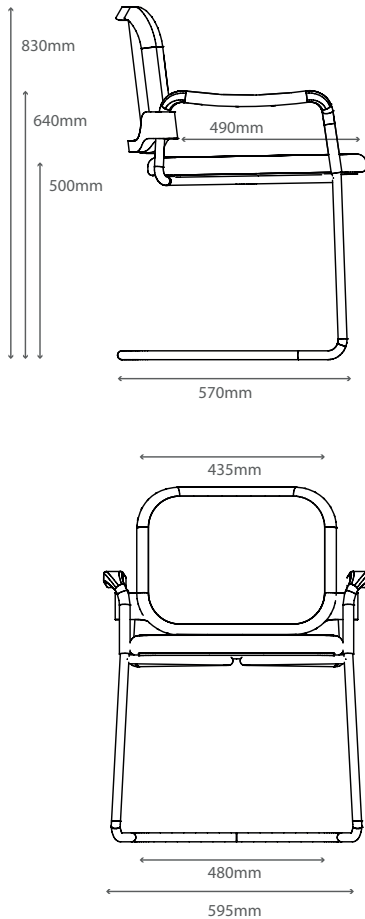

### Dimensions

Overall Width Without Arms: 545mm  
Overall Width With Arms: 595mm  
Overall Depth: 570mm  
Overall Height: 830mm  
Seat Height: 500mm  
Seat Width: 480mm  
Seat Depth: 490mm  
Back Width: 435mm  
Overall Arm Height: 640mm  
Arm Height from Seat: 140mm