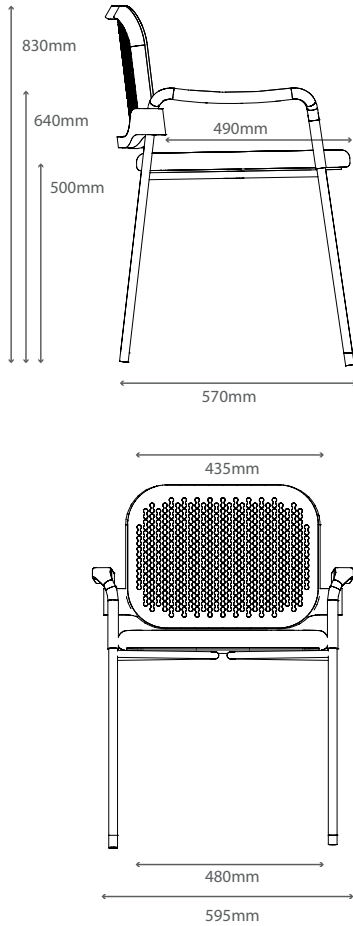

## Dimensions

Overall Width Without Arms: 545mm

Overall Width With Arms: 595mm

Overall Depth: 570mm

Overall Height: 830mm

Seat Height: 500mm

Seat Width: 480mm

Seat Depth: 490mm

Back Width: 435mm

Overall Arm Height: 640mm

Arm Height from Seat: 140mm

---

**Steel Legs:** 20mm steel tube legs and cross underseat beams for strength.

---