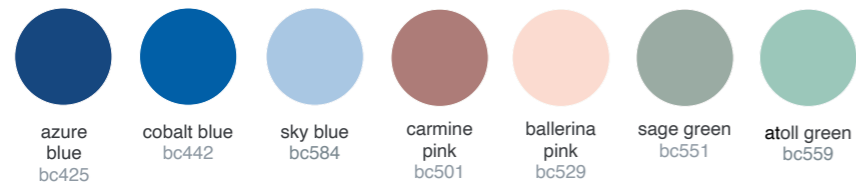

tables

ALTERNATIVE TABLE LEG FINISHES

Please note the colour swatches in this book are representative only. Samples can be ordered from your Flexiform representative.

wood tops & doors

MFC, BAND 1

MFC, BAND 2

LAMINATE, Band 1

LAMINATE, BAND 2

PERFECTSENSE SMOOTH LAMINATE WORKTOPS

FENIX PREMIUM LAMINATE WORKTOPS

wood doors

LUXO LOCKER BIOCARBON LAMINATE 

tambour slats

TAMBOUR FINISHES

MFC

STEEL

screens

SOUND FINISHES

Click on the fabric circle to view the whole range online.

FYN ZIP COLOURS

Olé Mono-Shell Chair White/ Cream

chair fabric