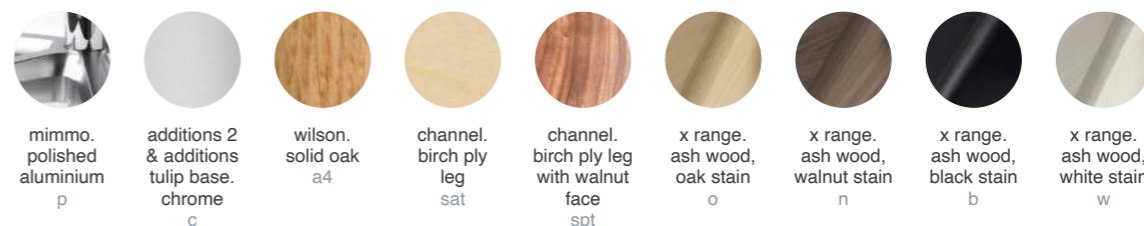

flexiform
colour swatches 2024

reed green

steel

STANDARD STEEL PAINT FINISHES, MATT FINISH

All our paints and paint processes are rigorously tested to ensure the highest quality paint quality including indentation test, cross cut & adhesion test and bend test. All paint is applied at a minimum thickness of 35 microns.

tables

ALTERNATIVE TABLE LEG FINISHES

Please note the colour swatches in this book are representative only. Samples can be ordered from your Flexiform representative.

wood tops & doors

MFC, BAND 1

MFC, BAND 2

LAMINATE, Band 1

LAMINATE, BAND 2

PERFECTSENSE SMOOTH LAMINATE WORKTOPS

FENIX PREMIUM LAMINATE WORKTOPS

wood doors

LUXO LOCKER BIOCARBON LAMINATE 

tambour slats

TAMBOUR FINISHES

MFC

STEEL

screens

SOUND FINISHES

Click on the fabric circle to view the whole range online.

FYN ZIP COLOURS

Olé Mono-Shell Chair White/ Cream

chair fabric