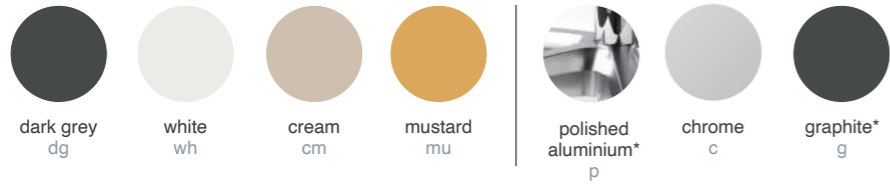

tables

ALTERNATIVE TABLE LEG FINISHES

Please note the colour swatches in this book are representative only. Samples can be ordered from your Flexiform representative.

wood tops & doors

MFC, BAND 1

MFC, BAND 2

MFC

STEEL

screens

SOUND FINISHES

Click on the fabric circle to view the whole range online.

FYN ZIP COLOURS

Olé Mono-Shell Chair White/ Cream

chair fabric

SEATING FABRICS

Click on the fabric circle to view the whole range online.

BAND1										
BAND2										
BAND3										
BAND4										
BAND5										
LEATHER										

chairs

OLÉ MONO-SHELL CHAIR RANGE (SHELL/BASE)