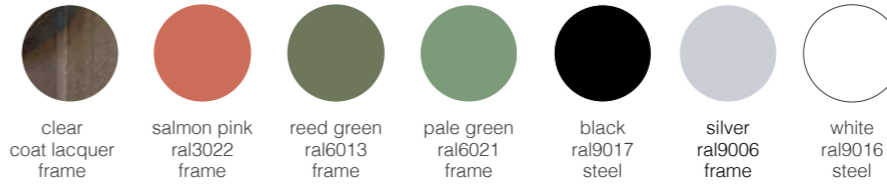

tables

ALTERNATIVE TABLE LEG FINISHES

Please note the colour swatches in this book are representative only. Samples can be ordered from your Flexiform representative.

wood tops & doors

MFC, BAND 1

MFC, BAND 2

LAMINATE, Band 1

LAMINATE, BAND 2

PERFECTSENSE SMOOTH LAMINATE WORKTOPS

FENIX PREMIUM LAMINATE WORKTOPS

wood doors

LUXO LOCKER BIOCARBON LAMINATE 

tambour slats

TAMBOUR FINISHES

MFC

STEEL

screens

SOUND FINISHES

Click on the fabric circle to view the whole range online.

FYN ZIP COLOURS

Olé Mono-Shell Chair White/ Cream

chair fabric