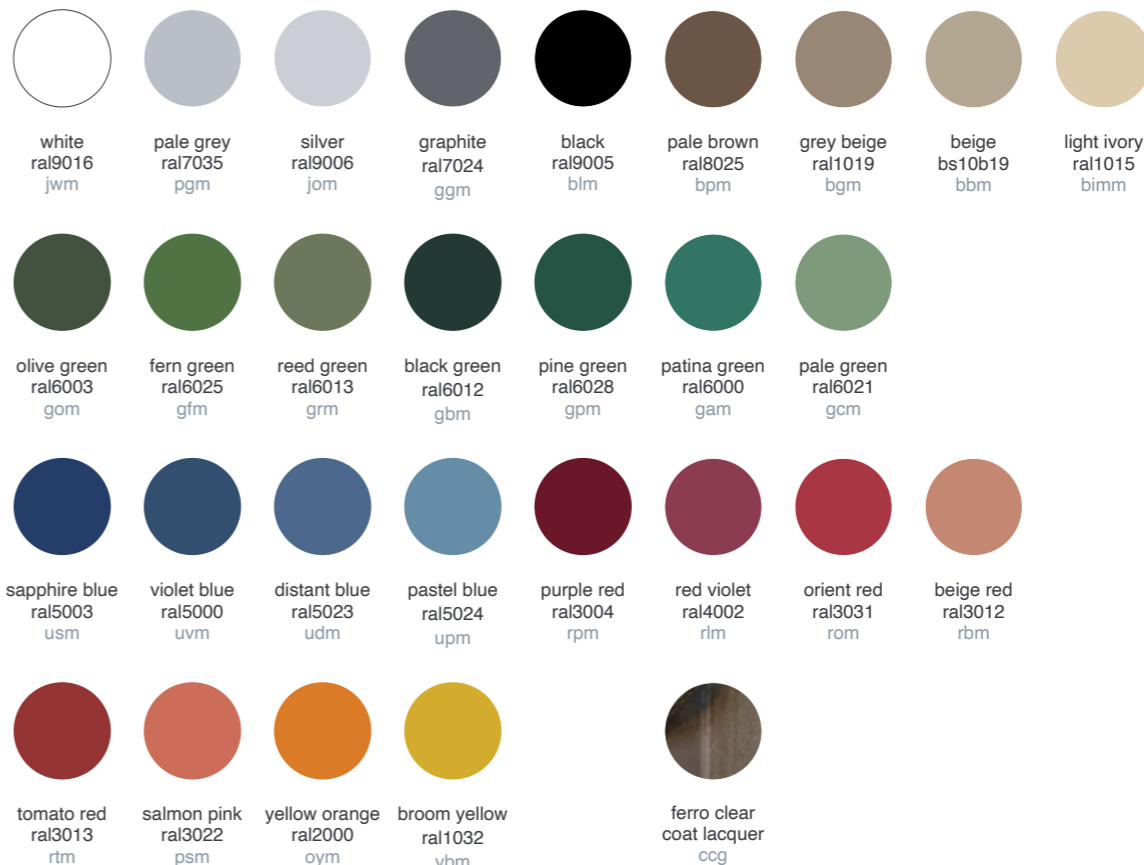

tables

ALTERNATIVE TABLE LEG FINISHES

Please note the colour swatches in this book are representative only. Samples can be ordered from your Flexiform representative.

wood tops & doors

MFC, BAND 1

MFC, BAND 2