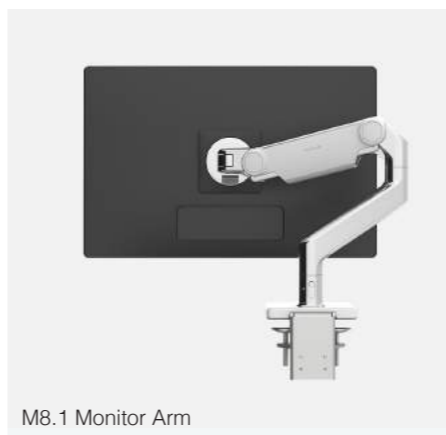

Capsule On-Desk Electrics

desk accessories  
screens &  
monitor arms

Aero Desk Screen

Dolly Desk Screen

Border Desk Screen

Fyn Desk Screen

Flo Monitor Arm

M2.1 Monitor Arm