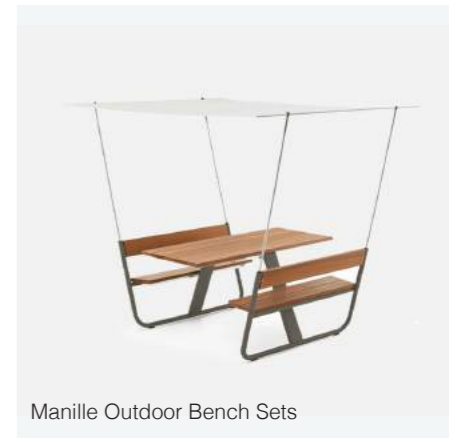

Wire Outdoor Lounge Chair

Hee Hee Outdoor Lounge Chair

Sixties Outdoor Rocking Lounge Chairs

Luxembourg Outdoor Rocking Lounge Chair

Monceau Outdoor Rocking Lounge Chairs

outdoor  
coffee  
tables

Alize Outdoor Coffee Tables

Sixties Outdoor Coffee Tables

Flower Outdoor Coffee Tables

Salsa Outdoor Side Tables

Outdoor Side & Coffee Tables

Neu Outdoor Coffee Tables

Bellevie Outdoor Coffee Tables

Bebop Outdoor Coffee Tables

Croisette Outdoor Coffee Tables

outdoor  
bench  
sets

Anker Outdoor Bench Sets

Marina Outdoor Bench Sets

Manille Outdoor Bench Sets

Hereford Outdoor Bench Sets

King Outdoor Bench Sets

Pantagruel Outdoor Bench Sets

outdoor  
 planters  
 & pods