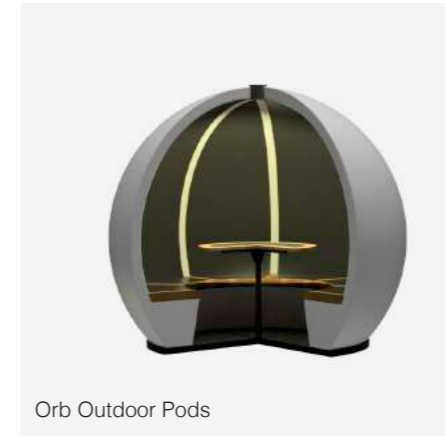

Sixties Outdoor Coffee Tables

Flower Outdoor Coffee Tables

Salsa Outdoor Side Tables

Outdoor Side & Coffee Tables

Neu Outdoor Coffee Tables

Bellevie Outdoor Coffee Tables

Bebop Outdoor Coffee Tables

Croisette Outdoor Coffee Tables

outdoor  
bench  
sets

Anker Outdoor Bench Sets

Marina Outdoor Bench Sets

Manille Outdoor Bench Sets

Hereford Outdoor Bench Sets

King Outdoor Bench Sets

Pantagruel Outdoor Bench Sets

outdoor  
 planters  
 & pods

Outdoor Pods

Orb Outdoor Pods

Outdoor Pods

Fauna Outdoor Planters

Flora Outdoor Planters

Terrazza Outdoor Planters

Basket Outdoor Planters

Creator Block Outdoor Planters