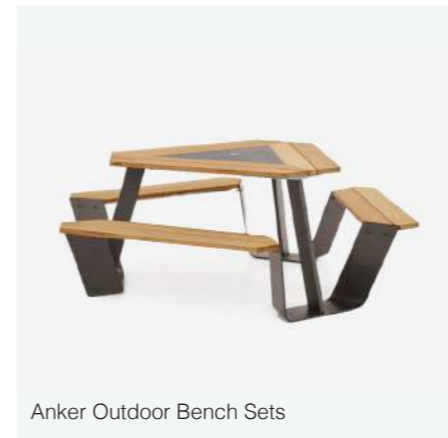

Wire Outdoor Lounge Chair

Hee Hee Outdoor Lounge Chair

Sixties Outdoor Rocking Lounge Chairs

Luxembourg Outdoor Rocking Lounge Chair

Monceau Outdoor Rocking Lounge Chairs

outdoor  
coffee  
tables

Alize Outdoor Coffee Tables

Sixties Outdoor Coffee Tables

Flower Outdoor Coffee Tables

Salsa Outdoor Side Tables

Outdoor Side & Coffee Tables

Neu Outdoor Coffee Tables

Bellevie Outdoor Coffee Tables

Bebop Outdoor Coffee Tables

Croisette Outdoor Coffee Tables

outdoor  
bench  
sets

Anker Outdoor Bench Sets

Marina Outdoor Bench Sets

Manille Outdoor Bench Sets

Hereford Outdoor Bench Sets

King Outdoor Bench Sets

Pantagruel Outdoor Bench Sets

outdoor  
 planters  
 & pods