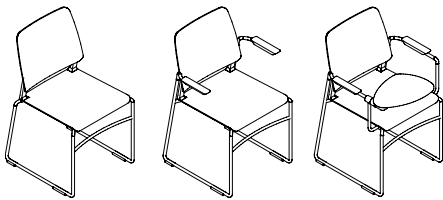

## melita stacking chair /skid base datasheet

### Extent of Range

One-Shot stacking dining chair with various base and arm options.

### Features

**Type:** High density stacking multi-use chairs.

**Back:** Solid polypropylene curved back in a range of colours.

**Seat:** Polypropylene seat in a range of colours or upholstered with 30mm thick foam.

### Dimensions

Overall Width Without Arms: 535mm  
Overall Width With Arms: 580mm  
Overall Depth: 505mm  
Overall Height: 855mm  
Seat Height: 460mm / 490mm  
Seat Width: 440mm  
Seat Depth: 455mm  
Back Width: 445mm  
Overall Arm Height: 670mm  
Arm Height from Seat: 210mm