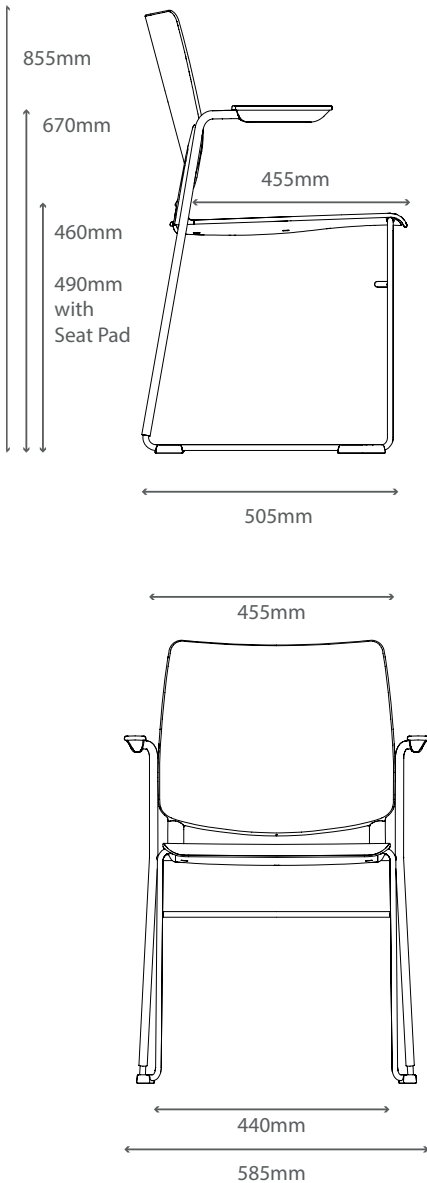

### Dimensions

Overall Width Without Arms: 535mm  
Overall Width With Arms: 580mm  
Overall Depth: 505mm  
Overall Height: 855mm  
Seat Height: 460mm / 490mm  
Seat Width: 440mm  
Seat Depth: 455mm  
Back Width: 445mm  
Overall Arm Height: 670mm  
Arm Height from Seat: 210mm