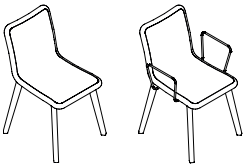

miss chair /4 wood frame datasheet

Extent of Range

Miss chair with a choice of frame styles including chrome skid base, 4 and 5 star polished bases and an oak base.

Delivery

This range is delivered pre-assembled by the Flexiform installation team, wrapped for protection.

Product Warranty

10 years subject to our standard T&C's. See the Flexiform Standard Warranty document for more information.

Features

Type: Standalone meeting/ breakout/ seminar/ work chair.

Frame: FSC plywood core with 50mm Moulded CMHR foam.

Manufactured to ISO 9001, ISO 14001 & ISO 18001.

Product Environmental Certification

Environmental

Recycled content: 33.62%

Recyclable content: 93.14%

Dimensions

Overall Width Without Arms: 490mm
Overall Width With Arms: 520mm
Overall Depth: 540mm
Overall Height: 840mm
Seat Height: 450mm
Seat Width: 450mm
Seat Depth: 400mm
Back Width: 400mm
Back Height: 410mm
Arm Height: 660mm
Arm Length: 235mm