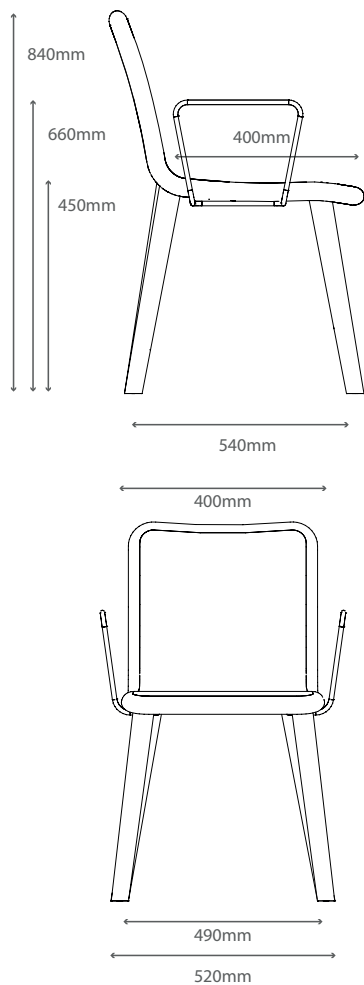

Manufactured to ISO 9001, ISO 14001 & ISO 18001.

Product Environmental Certification

Environmental

Recycled content: 33.62%

Recyclable content: 93.14%

Dimensions

Overall Width Without Arms: 490mm
Overall Width With Arms: 520mm
Overall Depth: 540mm
Overall Height: 840mm
Seat Height: 450mm
Seat Width: 450mm
Seat Depth: 400mm
Back Width: 400mm
Back Height: 410mm
Arm Height: 660mm
Arm Length: 235mm