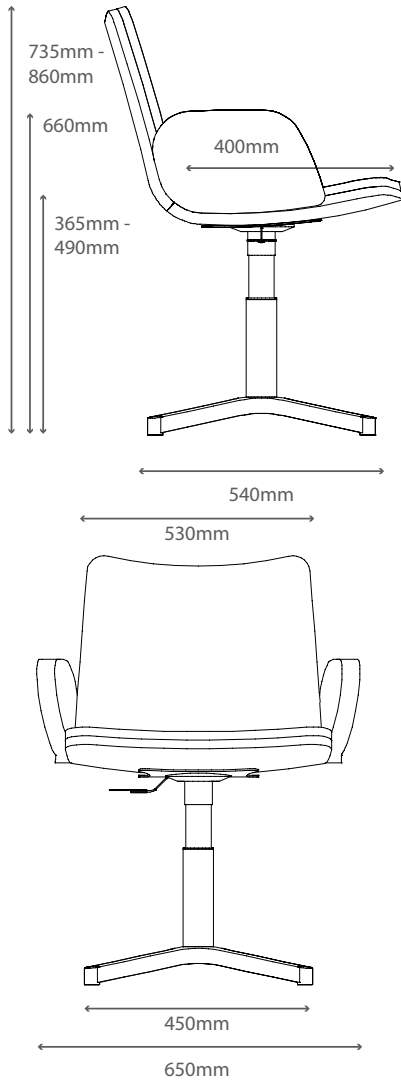

Manufactured to ISO 9001, ISO 14001 & ISO 18001.

Product Environmental Certification

Environmental

Recycled content: 33.62%

Recyclable content: 93.14%

Dimensions

Overall Width Without Arms: 530mm
Overall Width With Arms: 650mm
Overall Depth: 540mm
Overall Height: 735mm - 860mm
Seat Height: 365mm - 490mm
Seat Width: 530mm
Seat Depth: 400mm
Back Width: 400mm
Back Height: 410mm
Arm Height: 660mm
Arm Length: 235mm

Materials

Steel: 12mm steel tube finished in chrome. Trivalent chromium (tri-chrome) plating provides added protection extending the product lifecycle.

Aluminium: Strong and lightweight material with ability to be cast to varying shapes. 100% recyclable.