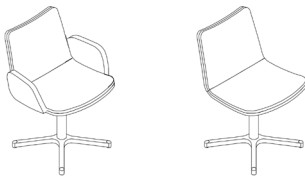

miss collaborative chair /4 star base datasheet

Extent of Range

Miss chair with a choice of frame styles including chrome skid base, 4 and 5 star polished bases or an oak base.

Delivery

This range is delivered pre-assembled by the Flexiform installation team, wrapped for protection.

Product Warranty

10 years subject to our standard T&C's. See the Flexiform Standard Warranty document for more information.

Features

Type: Standalone meeting/ breakout/ seminar/ work chair.

Frame: FSC plywood core with 50mm Moulded CMHR foam.

Base: Polished aluminium 4 star base with 360 degree swivel mechanism.

Optional Arms: Fully upholstered arms. Arms are always 1 fabric to match the seat fabric.

Upholstery: Fully upholstered. Single or two tone upholstery. Two tone option one features fabric 1: back and fabric 2: seat.

Manufactured to ISO 9001, ISO 14001 & ISO 18001.

Product Environmental Certification

Environmental

Recycled content: 33.62%

Recyclable content: 93.14%

Dimensions

Overall Width Without Arms: 530mm
Overall Width With Arms: 650mm
Overall Depth: 540mm
Overall Height: 735mm - 860mm
Seat Height: 365mm - 490mm
Seat Width: 530mm
Seat Depth: 400mm
Back Width: 400mm
Back Height: 410mm
Arm Height: 660mm
Arm Length: 235mm