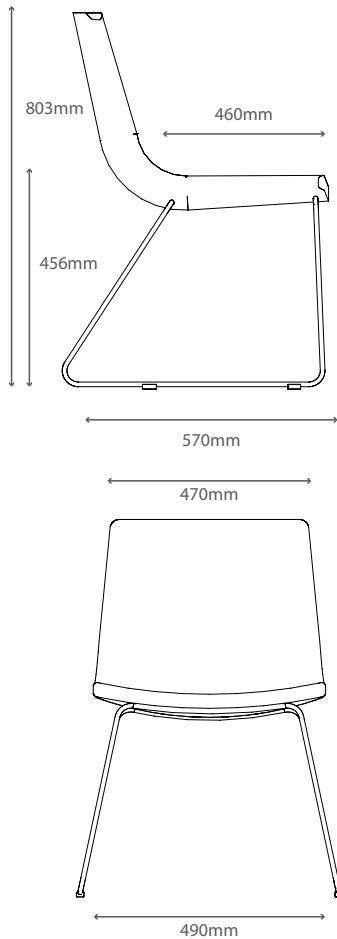

Environmental

Recycled content: 34.48%

Recyclable content: 90.96%

Dimensions

Overall Width: 566mm
Overall Depth: 570mm
Overall Height: 803mm
Seat Height: 456mm
Seat Width: 490mm
Seat Depth: 460mm
Back Width: 470mm