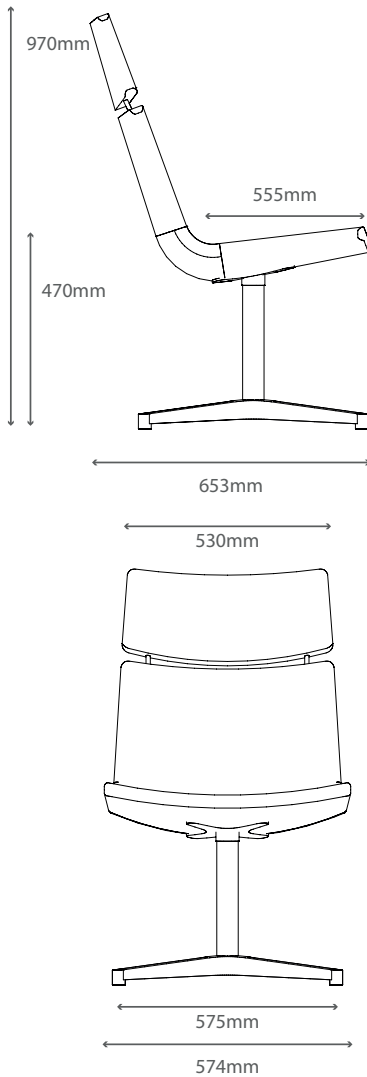

### Dimensions

Overall Width: 574mm  
Overall Depth: 653mm  
Overall Height without Headrest: 753mm  
Overall Height with Headrest: 970mm  
Seat Height: 470mm  
Seat Width: 575mm  
Seat Depth: 555mm  
Back Width: 530mm