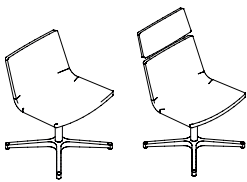

## valido lounge chair / 4 star base datasheet

### Extent of Range

Valido chair with a choice of frame styles including chrome skid base, 4 star polished bases and 4 leg and rased wooden base. Optional headrest.

### Dimensions

Overall Width: 574mm  
Overall Depth: 653mm  
Overall Height without Headrest: 753mm  
Overall Height with Headrest: 970mm  
Seat Height: 470mm  
Seat Width: 575mm  
Seat Depth: 555mm  
Back Width: 530mm