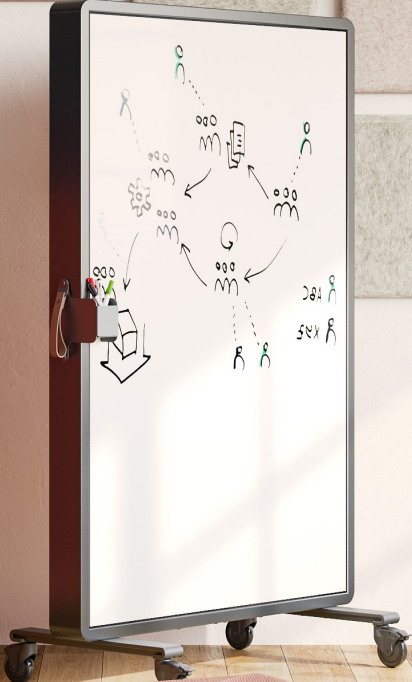

cote  
armchair  
sofa &  
booth

—

flexiform

breakout, relax and chat with low back and high back armchairs, sofas and booths

Cote is a flexible armchair, sofa and booth range with black steel legs or lockable castors\*, two tone upholstery, optional

A woman in a white shirt and tan pants stands on the left, looking at her phone.

A man in a suit sits on a sofa on the right, holding a laptop and documents.

A large video conference screen is mounted on a stand in the center of the room.

Blue fabric partitions separate the seating areas.

A small round table holds a coffee cup and a smartphone.

A grey cylindrical ottoman is positioned near the coffee table.

Another grey cylindrical ottoman is visible in the foreground.

A blue cylindrical ottoman is partially visible on the right side.

sound deadening  
informal meeting booth

The Cote meeting booth is designed to create a comfortable, informal meeting space with optional bolster cushions, sculpted back support and serpentine spring base. With high sides, the Cote booths absorb sound and create privacy.