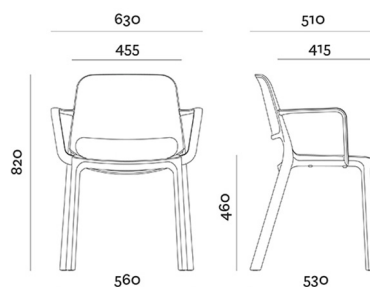

Material: UV resistant plastic suitable for outdoor use.

Frame: Plastic monobloc chair with 4 legs and back support.

Stacking: Stacks 5 high freestanding. Stacks 10 on a trolley (no arms), or 5 on a trolley (with arms). Upholstered chairs stack 1 less.

Upholstery: Seat pad. Single upholstery as standard. 30mm thick CMHR foam. **Indoor use only.**

Dimensions

Overall Width (No Arms): 560mm

Overall Width (With Arms): 630mm

Overall Depth: 530mm

Overall Height: 820mm

Seat Height: 460mm

Seat Width: 455mm

Seat Depth: 415mm

Standard Shell Finishes

	White Shell Code: WH
	Peach Pink Shell Code: PP
	Sandy Shell Code: SA
	Light Blue Shell Code: LB
	Orange Shell Code: OR
	Red Shell Code: RD
	Green Shell Code: GR