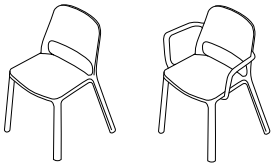

nuke chair datasheet

Extent of Range

Nuke in/out stacking chair with and without arms.

Delivery

This range is delivered pre-assembled by the Flexiform installation team, wrapped for protection.

Product Warranty

Material: UV resistant plastic suitable for outdoor use.

Frame: Plastic monobloc chair with 4 legs and back support.

Stacking: Stacks 5 high freestanding. Stacks 10 on a trolley (no arms), or 5 on a trolley (with arms). Upholstered chairs stack 1 less.

Upholstery: Seat pad. Single upholstery as standard. 30mm thick CMHR foam. **Indoor use only.**

Dimensions

Overall Width (No Arms): 560mm

Overall Width (With Arms): 630mm

Overall Depth: 530mm

Overall Height: 820mm

Seat Height: 460mm

Seat Width: 455mm

Seat Depth: 415mm

Standard Shell Finishes

	White Shell Code: WH
	Peach Pink Shell Code: PP
	Sandy Shell Code: SA
	Light Blue Shell Code: LB
	Orange Shell Code: OR
	Red Shell Code: RD
	Green Shell Code: GR