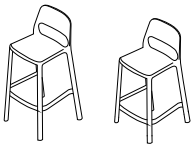

Delivery

This range is delivered pre-assembled by the Flexiform installation team, wrapped for protection.

Product Warranty

5 years subject to our standard T&C's. See the Flexiform Standard Warranty document for more information.

Fabric

Fabrics are available in a range of fabric brands from group 1-5. Choose from Camira, Panaz, Inloom & Agua fabrics as standard. More brands available upon request.

Product Certification

EN16139: 2013 - L2

Environmental

Recycled Content: 0% (Standard Colours)
Recycled Content: 100% (Special Colours)
Recyclable Content: 100%

Features

Type: Standalone indoor/ outdoor stool.

Material: UV resistant plastic suitable for outdoor use.

Frame: Plastic monobloc chair with 4 legs and back support.

Stacking: Stacks 5 high freestanding.

Upholstered chairs stack 1 less.

Upholstery: Seat pad. Single upholstery as standard. 30mm thick CMHR foam. **Indoor use only.**

Dimensions (Low/ High Options)

Overall Width: 490mm / 495mm

Overall Depth: 490mm / 505mm

Overall Height: 915mm / 1015mm

Seat Height: 670mm / 770mm

Seat Width: 370mm

Seat Depth: 380mm