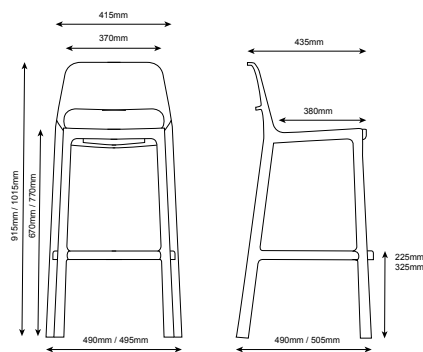

Standard Shell Finishes

	White Shell Code: WH
	Peach Pink Shell Code: PP
	Sandy Shell Code: SA
	Light Blue Shell Code: LB
	Red Shell Code: RD
	Green Shell Code: GR

100% Recycled Shell Finishes

	Black Shell - 100% Recycled Code: BKR
	Light Grey Shell - 100% Recycled Code: LGR